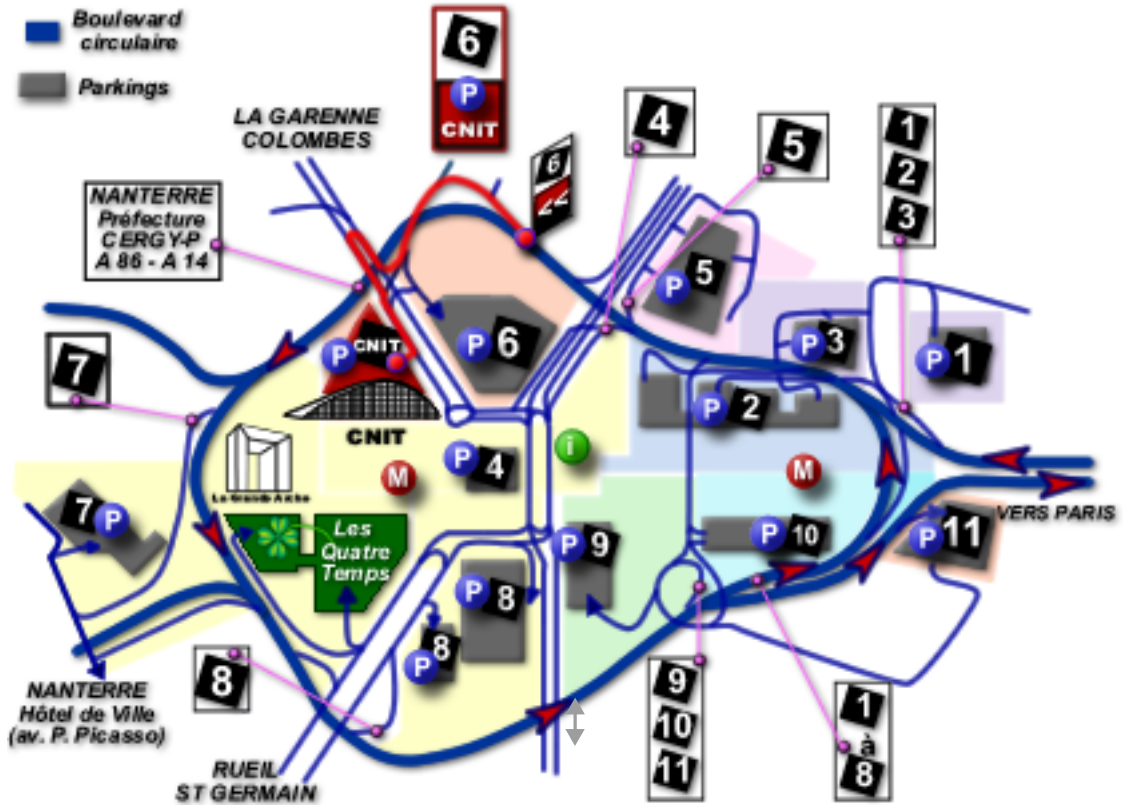

ACCES PLAN

HOW TO FIND US?

Coming by car :

- On the « Boulevard Circulaire » of « la Défense »
- Take the exit "CNIT - La Défense 6"
- Go to Parking CNIT (do not follow Parking Défense 6)
- Park at "CNIT Visiteurs - FNAC - CEGETEL"
- Take the elevator to level 0

BY Rer or Subway :

- Line A (RER) or Line 1 (Subway)
- Station "Grande Arche - La Défense "
- Take the exit E "CNIT"
- If you're outside
- Go to the entrance of the CNIT

ONCE INSIDE THE CNIT

You're at level 0 (inside the CNIT)

- Walk in front of the shop FNAC
- Use the passage CNIT CENTER 3 between the shop FNAC and the Air France travel agency
- Turn right and use one of the elevators to get to level 2

Once at second floor

- Go forward to take the corridor on the right to the offices 220 - 230